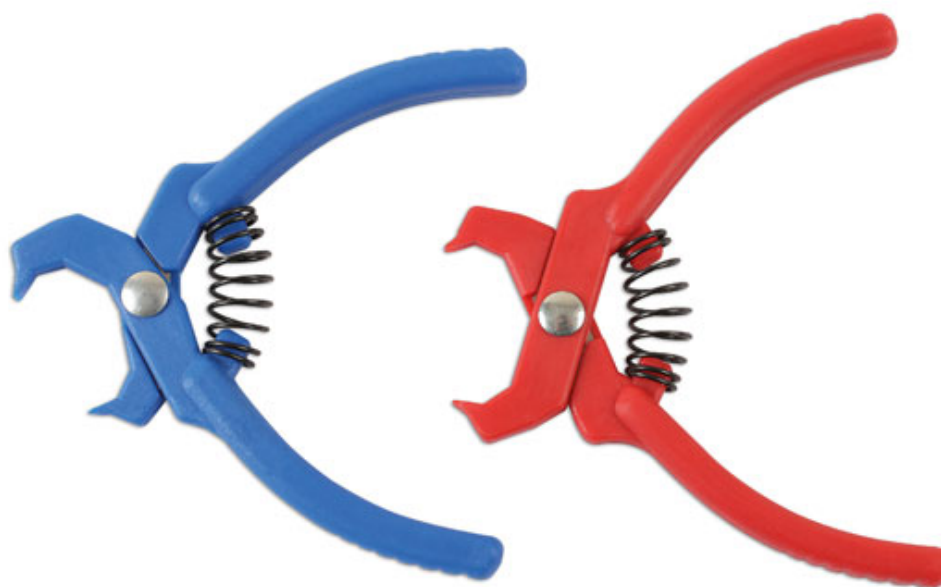

## Mini Clip Plier Set 2pc

A pair of small trim clip pliers with straight and angled access.

### Additional Information

- Special design for use in tight areas.
- Angled jaw: 25mm - 5mm.
- Straight jaw: 28mm - 5mm.
- Spring loaded composite coated handles.
- Length: 100mm.

<http://lasertools.co.uk/product/6259>